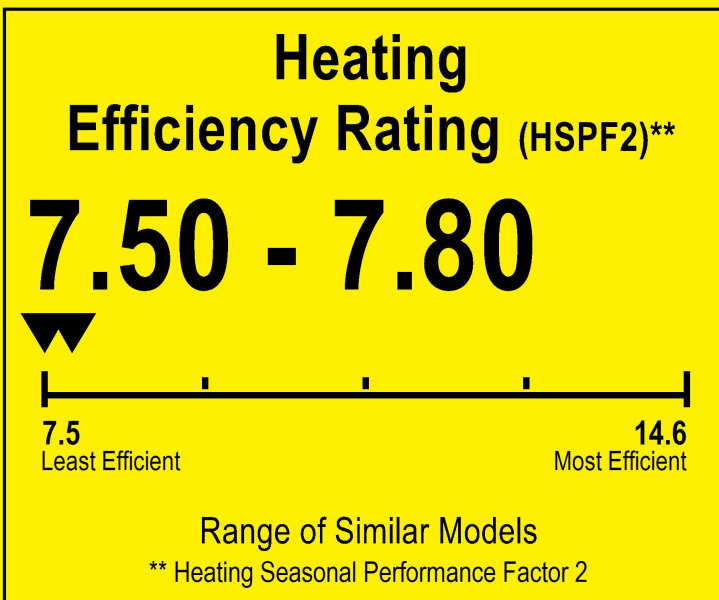

U.S. Government

Federal law prohibits removal of this label before consumer purchase.

ENERGYGUIDE

Heat Pump
Cooling and Heating
Split System

OXBOX
Model J5HP5024A1000AA

▼▼ This system's efficiency ratings depend on the coil your contractor installs with this unit. The heating efficiency rating varies slightly in different geographic regions. Ask your contractor for details.