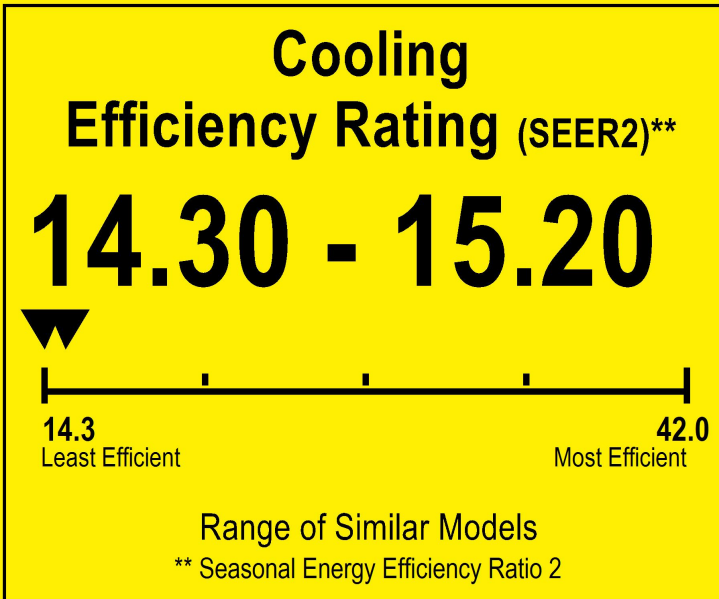

U.S. Government

Federal law prohibits removal of this label before consumer purchase.

ENERGYGUIDE

Heat Pump
Cooling and Heating
Split System

OXBOX
Model J5HP5024A1000AA

▼▼ This system's efficiency ratings depend on the coil your contractor installs with this unit. The heating efficiency rating varies slightly in different geographic regions. Ask your contractor for details.